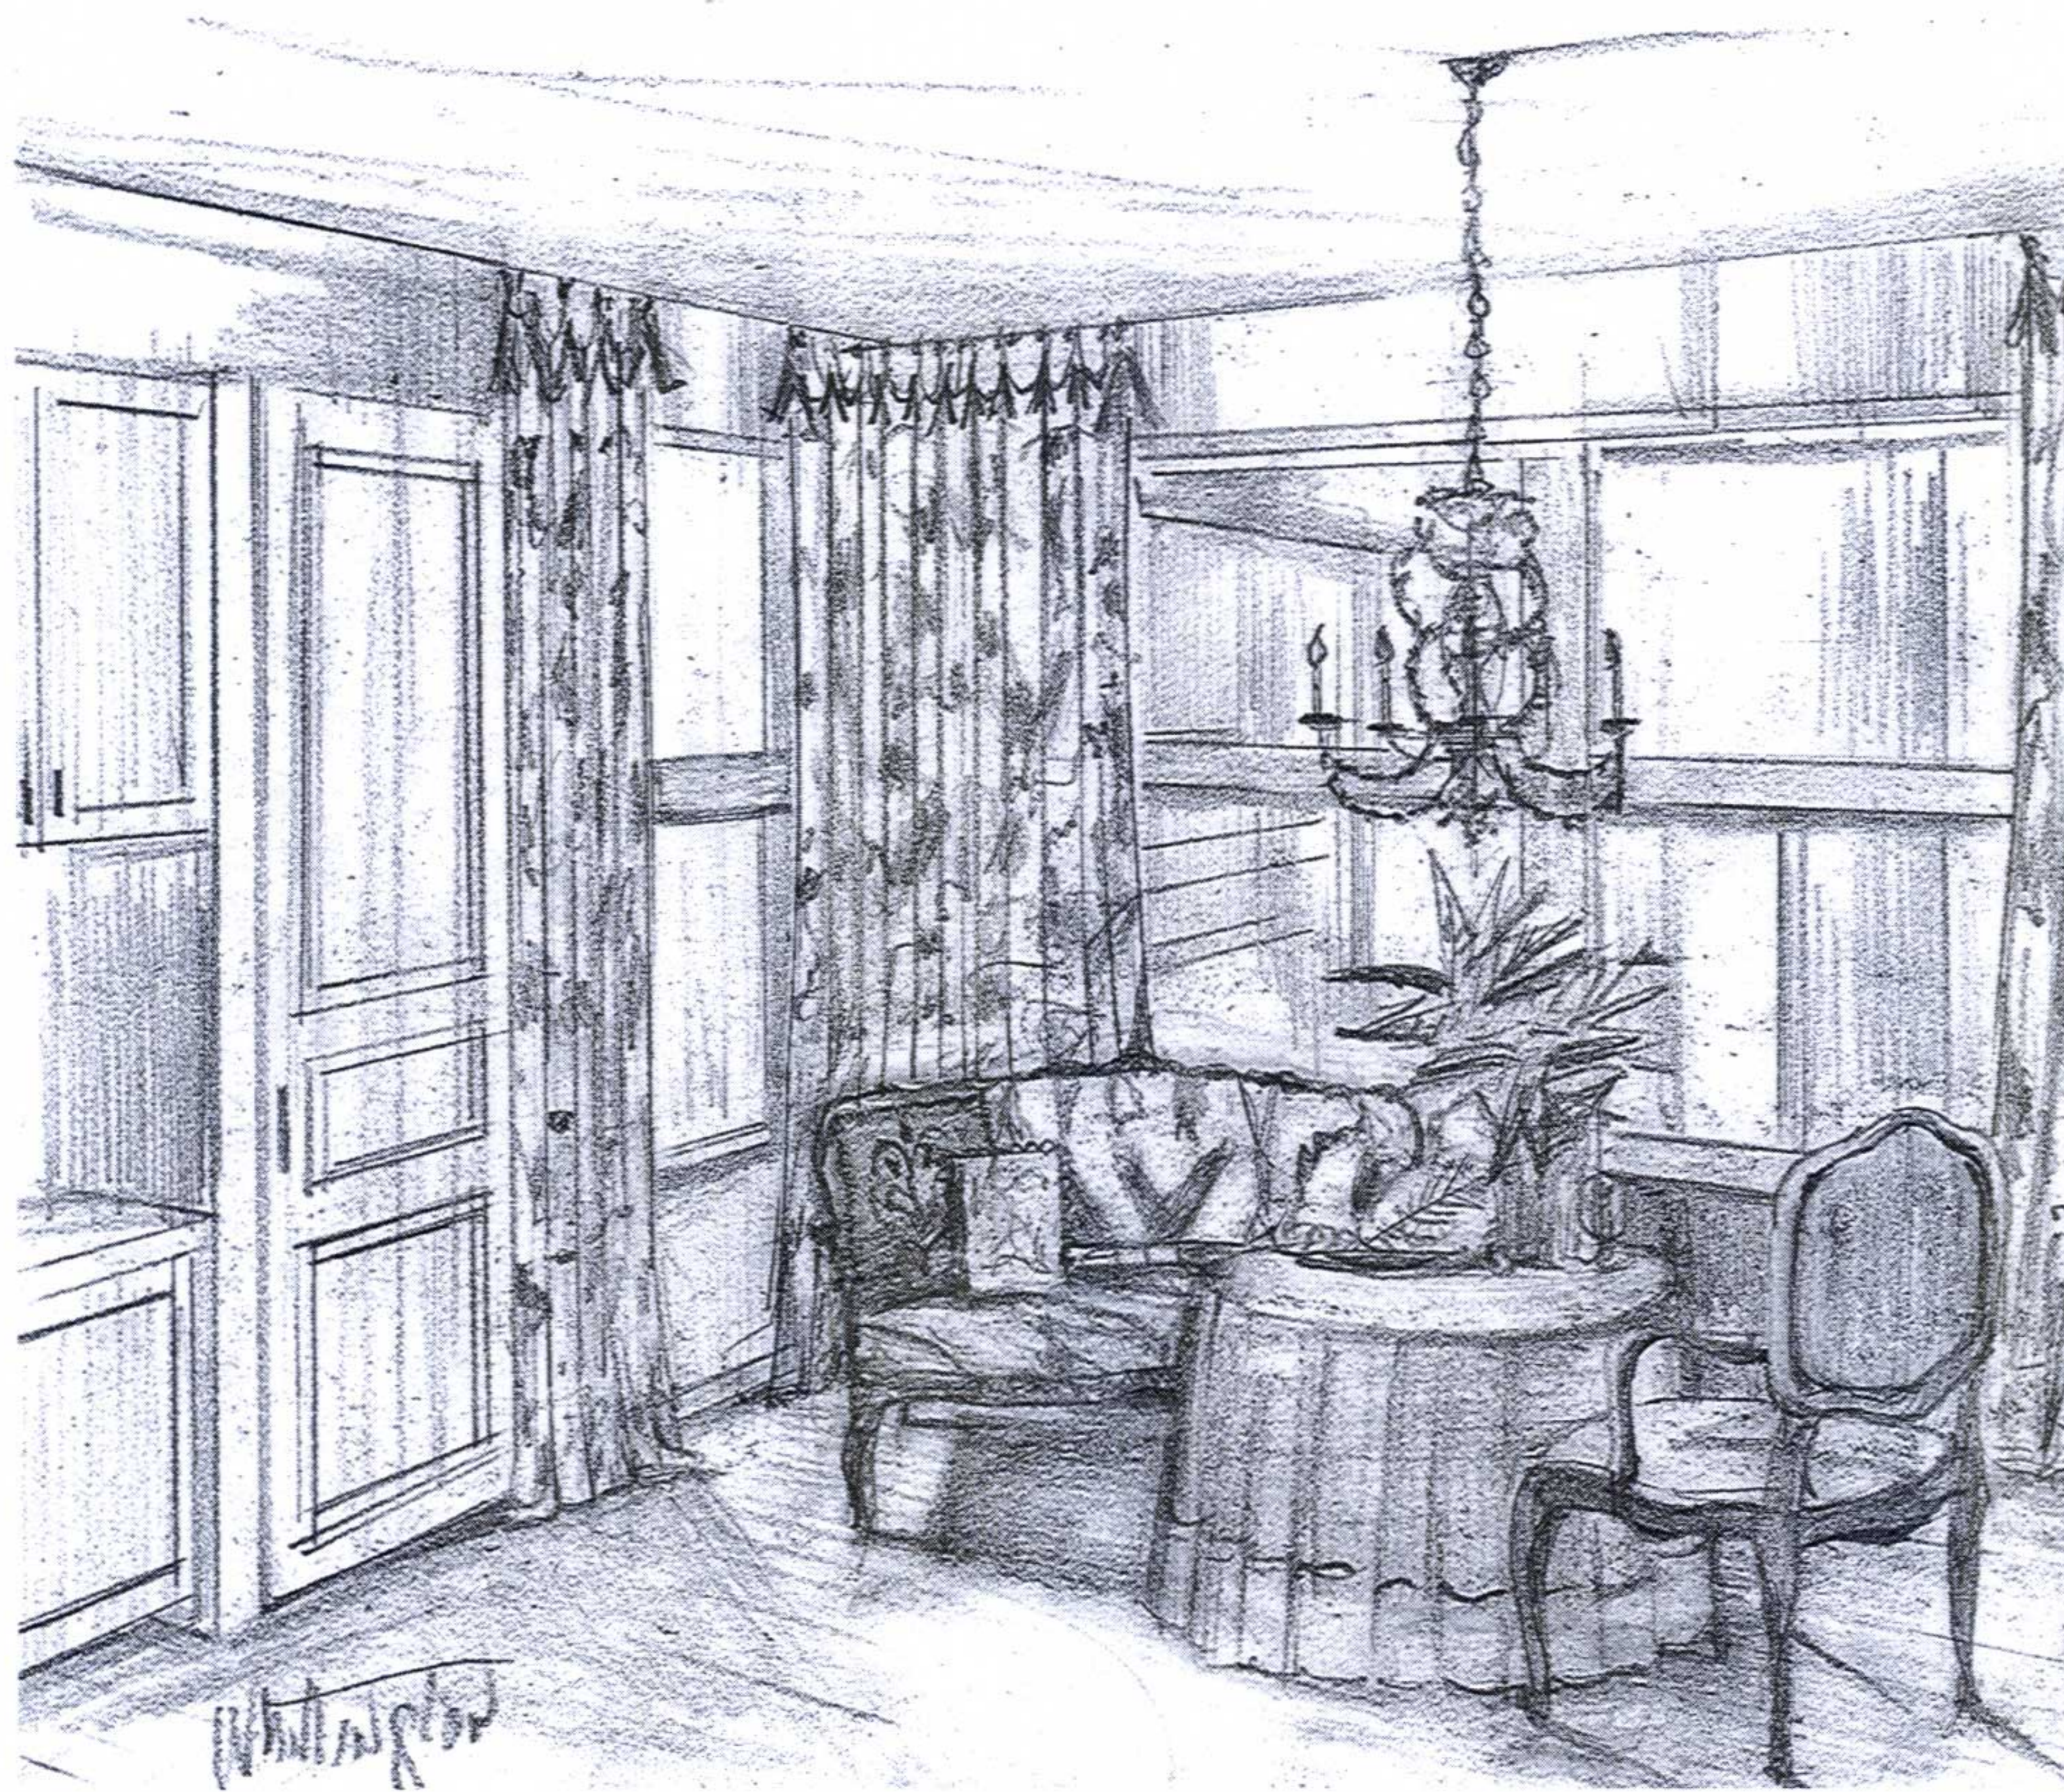

T-8 Kitchen and Morning Room

Bonnie Lancaster

Keffie Lancaster

Lancaster Humma White Studio
Home Couture
1416 State St.
Sarasota, FL 34236
(941) 365-2342
(941) 365-1600 (fax)

Enjoy morning tea in this tropical setting, where town and country style meets the Florida tropics. The Tahitian foliage in the Brunswig & Fils fabric was the inspiration for this room. With green apple walls, marble countertops and seductive silk, designers Bonnie and Keffie Lancaster used a combination of exotic prints and brightly colored fabrics to create a lavish feel in even the simplest of spaces.